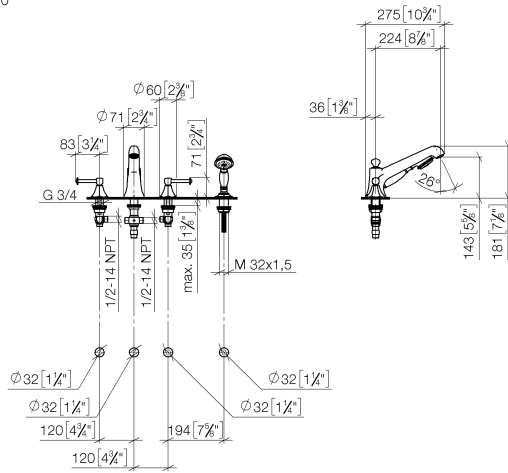

27 502 370

- 225mm projection
- complete hand shower set: normal flow
- spout: circular, air-enriched flow
- complete hand shower set with anti-scale system
- automatic bath/shower diverter
- height of mixer 185 mm
- height up to aerator 140 mm
- hole diameter valve 32 mm
- hole diameter spout 32 mm
- hole diameter for complete hand shower set 32 mm
- rosette for spout Ø 70mm
- rosette for complete hand shower set Ø 60mm
- rosette for deck valve Ø 60mm
- metal shower hose 1750mm with integrated anti-twist protection
- max. spout flow rate 23 l/min
- max. flow for complete hand shower set 6.8 l/min

Intrinsic protection against back flow.

	Chrome	27 502 370-00
	Brushed Platinum	27 502 370-06
	Platinum	27 502 370-08
	Durabrace (23kt Gold)	27 502 370-09
	Brushed Durabrace (23kt Gold)	27 502 370-28
	Brushed Dark Platinum	27 502 370-99

Recommended miscellaneous

Perfecto installation kit -

12 614 970 90

27 502 370

mm [inches]
1:10

Flow rate chart

Certificates

LGA_8028.

Belgaqua_21-380-
27_4.

27 502 370

Spare parts list

No.	Item Number	Name	Quantity used	Delivery time
1	20 000 370-00	side panel	1	60
2	13 502 380-00	spout	1	60
3	12 502 970 90	High pressure hose 1/2" x 1/2" x 400 mm -	2	2
4	20 000 371-00	side panel	1	60
5	27 703 370-00	shower set	1	60