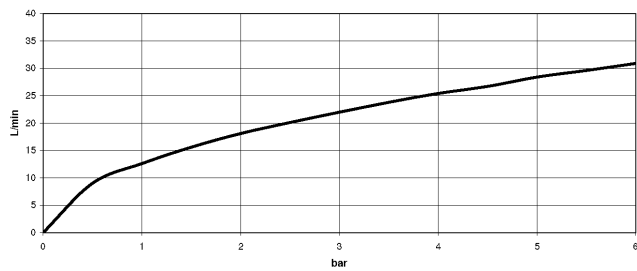

27 502 370

- 225mm projection
- complete hand shower set: normal flow
- spout: circular, air-enriched flow
- complete hand shower set with anti-scale system
- automatic bath/shower diverter
- height of mixer 185 mm
- height up to aerator 140 mm
- hole diameter valve 32 mm
- hole diameter spout 32 mm
- hole diameter for complete hand shower set 32 mm
- rosette for spout Ø 70mm
- rosette for complete hand shower set Ø 60mm
- rosette for deck valve Ø 60mm
- metal shower hose 1750mm with integrated anti-twist protection
- max. spout flow rate 23 l/min
- max. flow for complete hand shower set 6.8 l/min

Recommended miscellaneous

Perfecto installation kit -

12 614 970 90

27 502 370

mm [inches]
1:10

Flow rate chart

Certificates

LGA_8028.